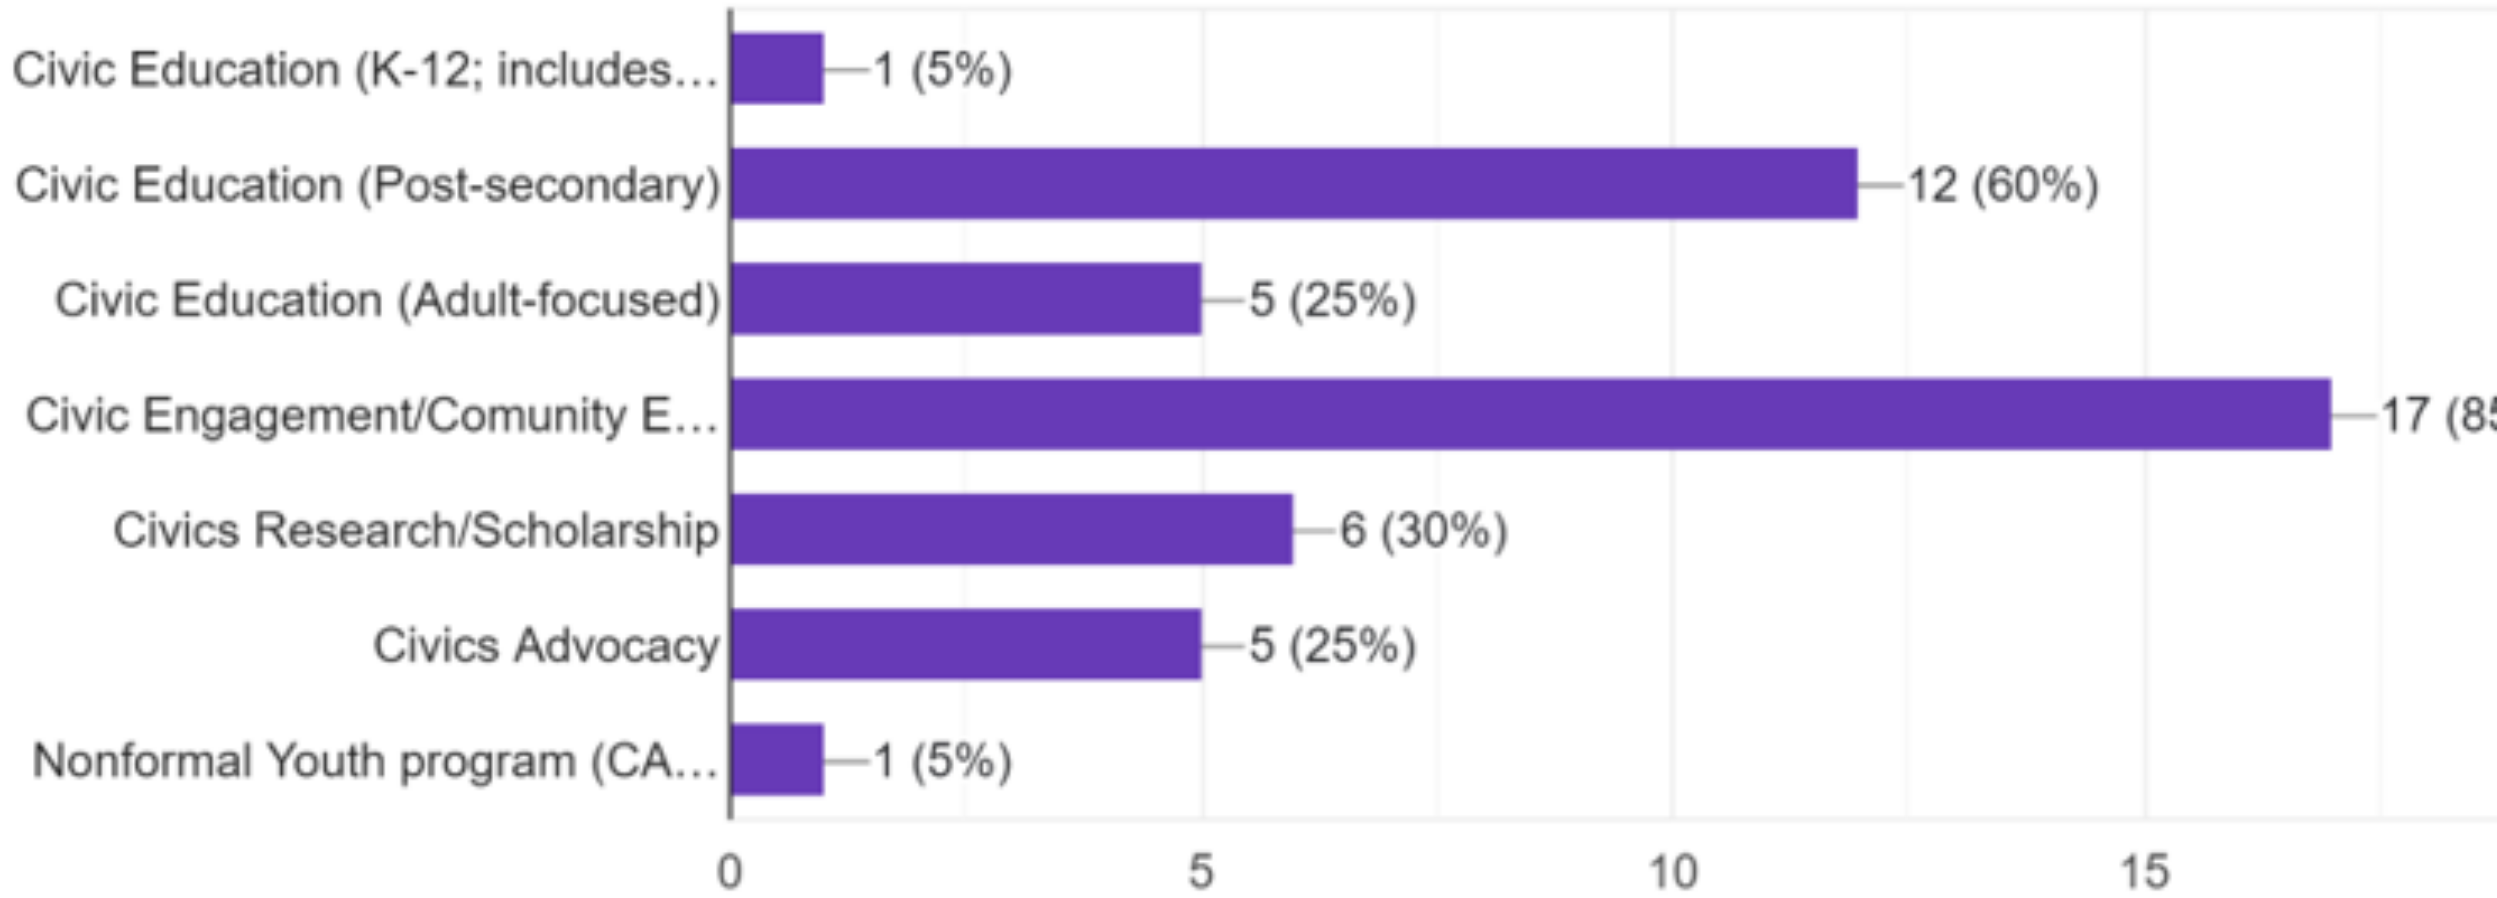

Organizational Focus of Centers/Institutes/Offices